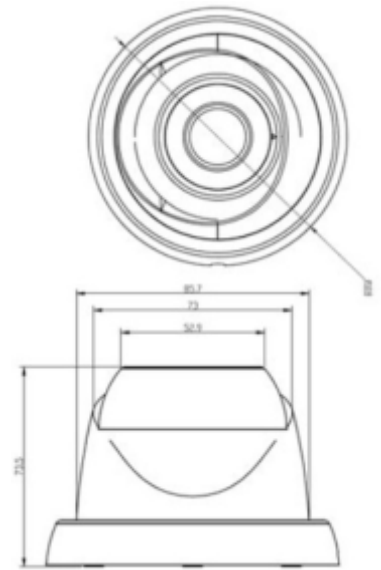

2.0MP AHD WITH MIC

CV-HDC-23P20-I~A

- 1-2.7" 2.0MP hd Pro Image Sensor
- IR Indoor Camera
- Full HD@1080P (2.0MP)
- 3.6mm HD Lens(6,8mm Optional)
- Smart IR LED / up to 20Mtr.
- UTC Supported
- **Two Way Audio**
- **Microphone Inbuilt**

Feature	Specification
Image Sensor	1-2.7" 2.0MP hd Pro Image Sensor
minimum illumination	Color(0.1Lux), (0Lux IR LED on)
Shutter Speed	1/50s(1/60s)-1/100,000s (Auto/Fixed)
White balance	Auto
Lens	3.6mm
Gain Control(AGC)	Auto
Back Light Compensation	Auto
S/N Ratio	>41dB
Resolution	2.0MP
Video Output	1.0Vp-p Composite Output(75om/BNC), HD-AHD(1080P)/HD-TVI(1080P)/HD-CVI(1080P)/CVBS (SUPPORTS ON ALL MAJOR FORMATS OF DVR)
Frame Rate	30fps(60Hz), 25fps(50Hz)
ICR	Supports
WDR	DWDR
Gamma Correction	0.45
OSD	Supports
IR	IP Range of 20Mtr.
No. of IR LEDs	12Pcs
Operating Temperature	-20C ~ +50C
Humidity	10%~90% (Humidity), <95% RH no dew
Power Source	DC12V(+/-15%)
Power Consumption	0.4W(2.5W After IR LED Powered on)
Weatherproof Standard	No
Dimension	108mm*108mm*7.5mm
Weight	0.200Kg
Microphone Inbuilt	Yes