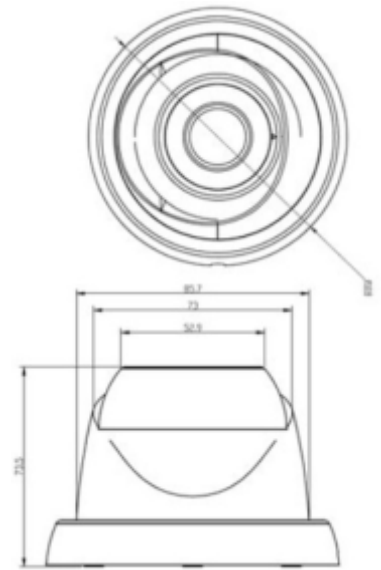

## 2.0MP AHD

### CV-HDC-23P20-I

- 1-2.7" 2.0MP hd Pro Image Sensor
- IR Indoor Camera
- Full HD@1080P (2.0MP)
- 3.6mm HD Lens(6,8mm Optional)
- Smart IR LED / up to 20Mtr.
- UTC Supported

Feature	Specification
Image Sensor	1-2.7" 2.0MP hd Pro Image Sensor
minimum illumination	Color(0.1Lux), (0Lux IR LED on)
Shutter Speed	1/50s(1/60s)-1/100,000s (Auto/Fixed)
White balance	Auto
Lens	3.6mm
Gain Control(AGC)	Auto
Back Light Compensation	Auto
S/N Ratio	>41dB
Resolution	2.0MP
Video Output	1.0Vp-p Composite Output(75om/BNC), <b>HD-AHD(1080P)/HD-TVI(1080P)/HD-CVI(1080P)/CVBS (SUPPORTS ON ALL MAJOR FORMATS OF DVR)</b>
Frame Rate	30fps(60Hz), 25fps(50Hz)
ICR	Supports
WDR	DWDR
Gamma Correction	0.45
OSD	Supports
IR	IP Range of 20Mtr.
No. of IR LEDs	12Pcs
Operating Temperature	-20C ~ +50C
Humidity	10%~90% (Humidity), <95% RH no dew
Power Source	DC12V(+/-15%)
Power Consumption	0.4W(2.5W After IR LED Powered on)
Weatherproof Standard	No
Dimension	108mm*108mm*7.5mm
Weight	0.200Kg